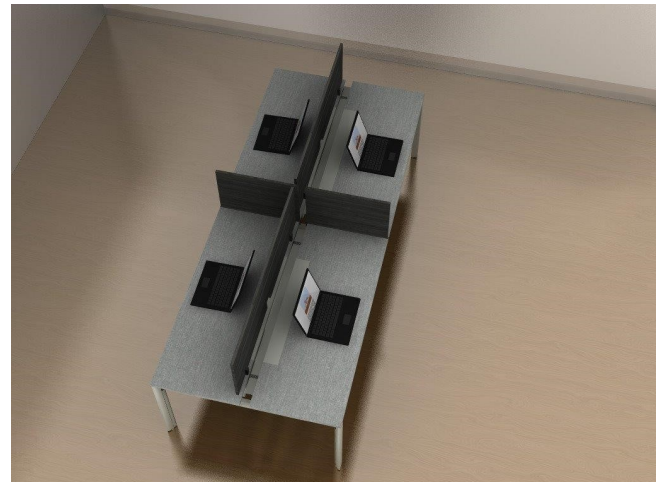

GLOBAL BRIDGES II

BRTBAR4PA2460L

24" x 60" workstations assembled in 4 person pods

With Bridges II you can develop an environment of collaborative teamwork through workspace configuration that enhances line communication and bridges people with a spectrum of ideas and interfaces. The product focuses on advancing engagement and collaborative creation through quick adaptation necessary to meet the need of a fast paced and ever changing work environment. Work surface power trough allows immediate power/data access for a multitude of mobile devices.

Panel Divider Finish
Asian Night

Worksurface Finish
Brushed Cobalt