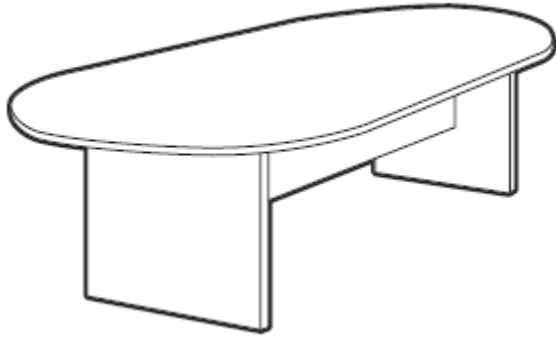

Conference tables are made from thermally fused, high performance laminate for long-lasting performance and durability.

OFFICESCAPES RENTAL SERVICES CONFERENCE TABLES

Rental Done Right

Racetrack Table with Panel Base, matching T-mold edge

Available in 8 Foot (Model GRT8WXTM) and 10 Foot (GRT10WXTM)

Finish: Quartered Mahogany

SL12048RS

120" Racetrack Conference

SL9544RS

95" Racetrack Conference

SL48R

48" Round Table/Cross Base