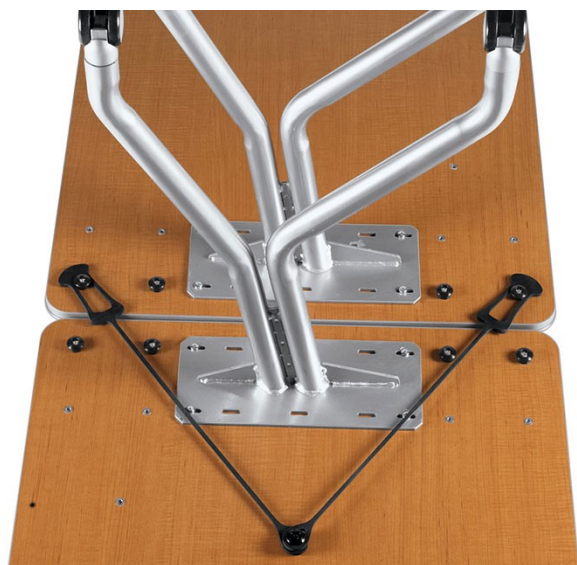

GLOBAL BUNGEE

Bungee comes complete with top, legs and Bungee cords for an innovative table solution. Ideal for classrooms, training rooms and boardrooms, Bungee tables are quickly and easily reconfigured without ever needing a tool. Tops are 1" thick and offered in Constellation Java Laminate and Silver Spider legs and casters. Flip-top tables nest together and can easily roll to a convenient storage location when not in use.

Tables are 24" D x 60" W with a flip top nesting feature.

Available in Constellation Java and Silver Finishes.